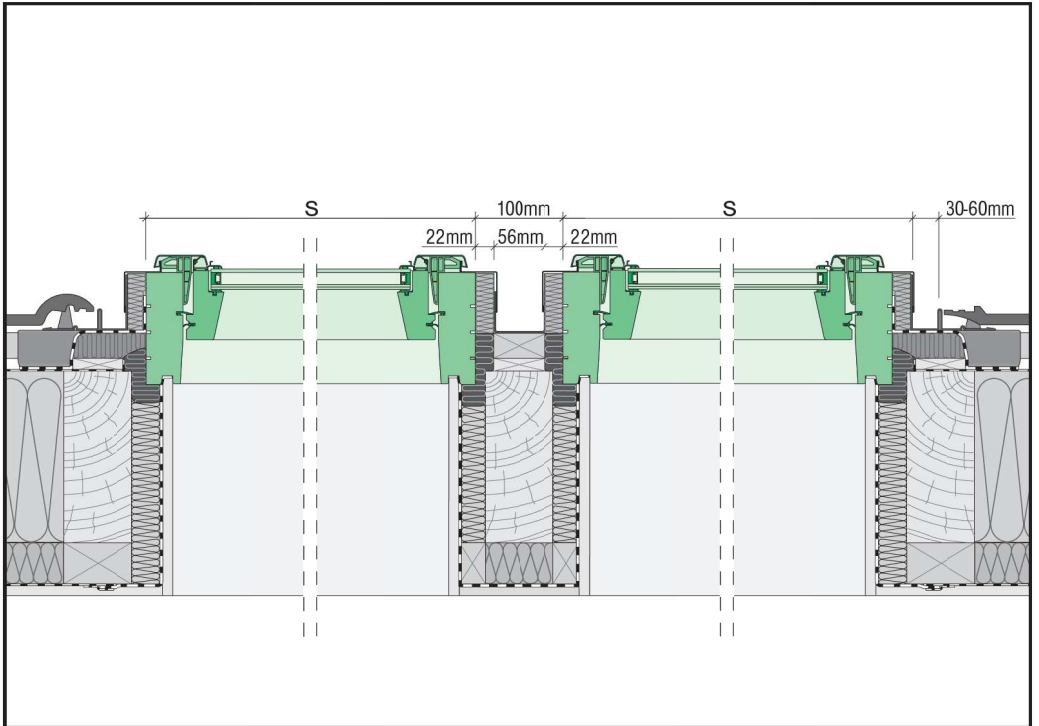

B2/1 (B../1)

KHN KHV
Thermo Thermo

KZN KZV
Thermo Thermo

KSN KSV
Thermo Thermo

14
13
12
11
10
9
8
7
6
5
4
3
2
1
0 [cm]
NC 297 IMB2-1KH, KZ, N/26/04, 2018/F

max 90mm

KHN
KHV

max 45mm

KZN
KZV

T20

25 mm

30 mm

50 mm

FVC

40 mm

H≤186cm H>186cm

H≤186cm H>186cm

1a

3

4